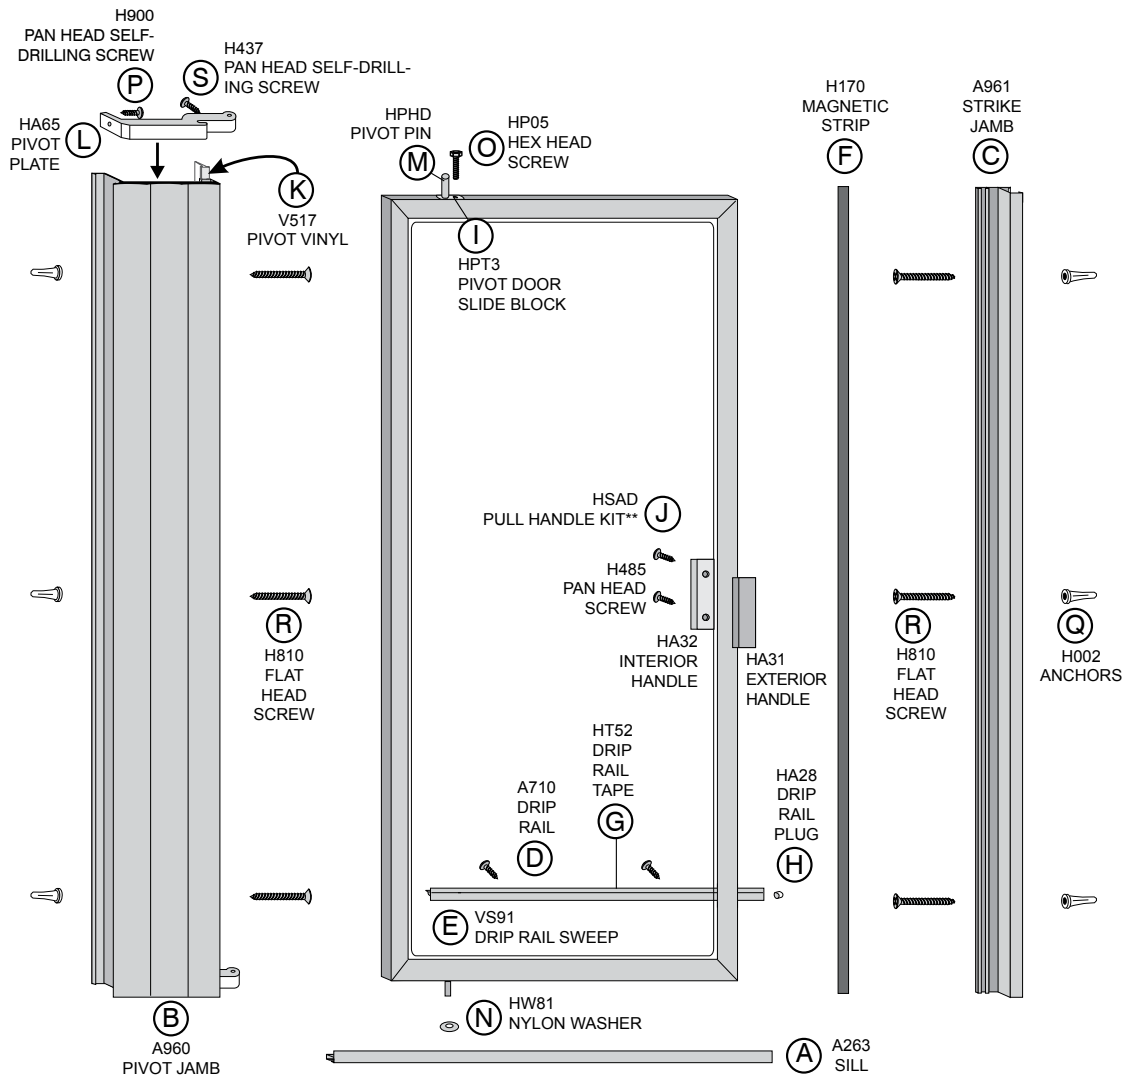

6000 Series • Pivot Door

OUTSIDE OF SHOWER

FRAME PACKAGE

** May be Pre-Installed

KEY	DESCRIPTION	PART	QTY
A	SILL	A263	1
B	PIVOT JAMB	A960	1
C	STRIKE JAMB	A961	1
D	DRIP RAIL	A710 / V667	1
E	DRIP RAIL SWEEP (I)	VS91	1
F	MAGNETIC STRIP	H170	1
G	DRIP RAIL TAPE	* HT52	1
I	PIVOT DOOR SLIDE BLOC	* HPT3	2
K	PIVOT VINYL	* V517	1

HARDWARE BAG

H	DRIP RAIL PLUG	HA28	1
L	PIVOT PLATE	HA65	2
M	PIVOT PIN	* HPHD	2
N	NYLON WASHER	HW81	1
O	8-32 X 1/2 HEX HEAD SCREW	HP05	2
P	8A X 3/8 PAN HEAD SELF-DRILLING SCR	H900	4
S	8A X 5/8 PAN HEAD SELF-DRILLING SCR	H437	2
Q	ANCHORS	H002	6
R	8A X 1 1/4 FLAT HEAD SCREW	H810	6
J	PULL HANDLE KIT	** HSAD	1
	EXTERIOR HANDLE	HA31	1
	INTERIOR HANDLE	HA32	1
	6-32 X 1 1/4 PAN HEAD SCREW	H485	2
	8-32 X 3/8 TRUSS HEAD SCREW	H430	